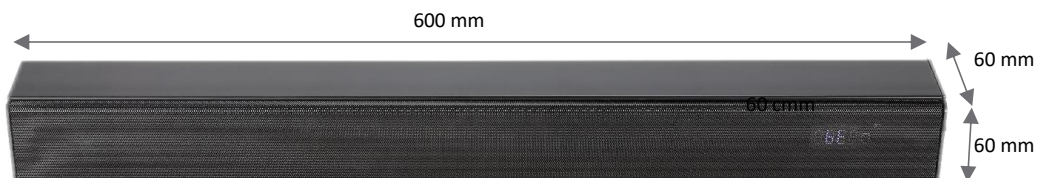

ASB-40W SOUNDBAR

Package Include:

Manual